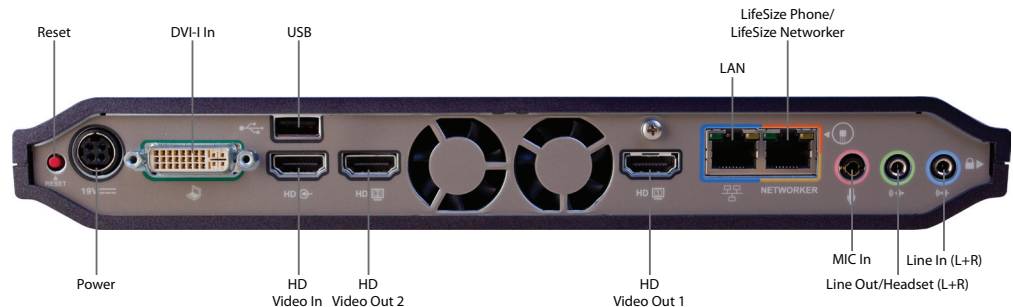

Intelligent Networking Features

Adaptive Motion Control (AMC)
NAT/Firewall Traversal (H.460/SIP)
IPv4 and IPv6 support
Auto bandwidth detection
ISDN support via LifeSize Networker

Directory and Address Book

Up to 1000 local directory entries
Save, Lock, Remove Redial List features
Missed call notification
Auto-Discovery directory lookup (patent pending)
LDAP support / H.350 compliant
Meetings Directory support

System Management

Out of box setup via web interface and management tool
SNMP
Backup and Restore capability
JPEG snapshots through web interface

Power

AC Voltage 100-240V, 50-60 Hz, 2.5A via external power supply

Environmental Data

Operating temperature: 0 C (32 F) to 40 C (104 F)
Operating Humidity: 15% to 85%, non-condensing
Storage temperature: -20 C (-4 F) to 60 C (140 F)
Storage humidity: 10% to 90%, non-condensing

Codec Dimensions

Width: 288mm (11.34")
Depth: 187.5mm (7.38")
Height: 41.3mm (1.63")
Weight: 1.29Kg (2.84 lbs)

Regulatory Model Number
LifeSize Express 220 = LFZ-018

For additional information: www.lifesize.com/support

Information contained in this document is preliminary and subject to change without notice. LifeSize is a registered trademark or trademark of LifeSize Communications in the U.S. and other countries. © Copyright 2009. All rights reserved. October 2009.

Corporate Headquarters:
901 S. Mopac Expressway
Building 3, Suite 300
Austin, Texas 78746 USA
Phone: +1 512 347 9300
Fax: +1 512 347 9301
Email: info@lifesize.com
www.lifesize.com

EMEA:
LifeSize Communications
Toll-Free Europe
008000 999 09 799

APAC:
LifeSize Communications
Hong Kong
Phone: +852 8239 3695

Phone: 1.866.281.9191
Fax: 905.847.3062
Email: video@vestanetworks.com
Website: www.vestanetworks.com