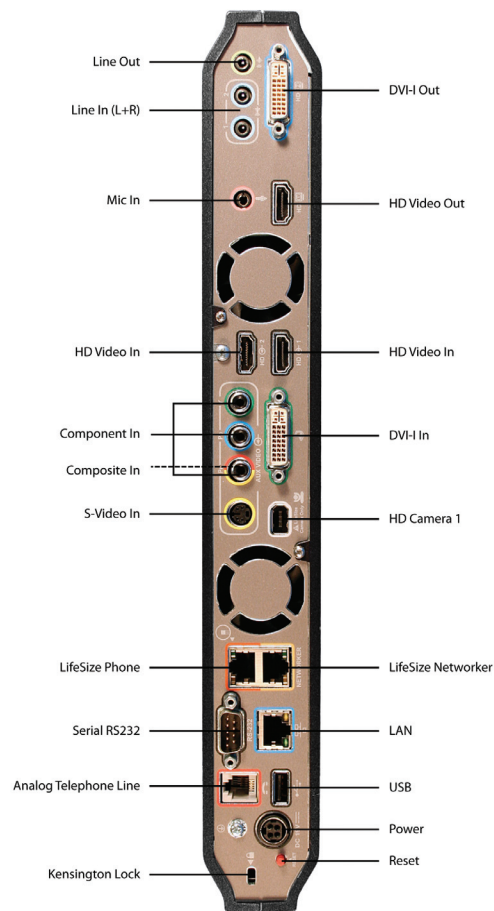

Embedded HD Multipoint Control Unit

Full HD CP MCU with up to 4 visible participants
Up to 8-way 720p60/ 720p30/ 6-way 1080p30 CP or VAS
mode
Transcoding support
Virtual Multiway allows participant viewing control
(patent pending)
H.239 multipoint support shared from any participant
Disable multipoint option

System Management

Out of box setup via web interface and management tool
SNMP
1 x DB-9 RS-232 port configurable as control
Backup and Restore capability
JPEG snapshots through web interface

Power

AC Voltage 100-240V, 50-60 Hz, 2.5A via external
power supply

Environmental Data

Operating temperature: 0 C (32 F) to 40 C (104 F)
Operating Humidity: 15% to 85%, non-condensing
Storage temperature: -20 C (-4 F) to 60 C (140 F)
Storage humidity: 10% to 90%, non-condensing

Codec Dimensions

Width: 373.9mm (14.72")
Depth: 225mm (8.86")
Height: 48.3mm (1.9")
Weight: 2.24 Kg (4.94lbs)

Regulatory Model Number
LifeSize Room 220 = LFZ-015

For additional information: www.lifesize.com/support

Information contained in this document is subject to change
without notice. LifeSize® is the registered trademark or trademark
of LifeSize Communications Inc. All other trademarks are the
property of their respective owners. For patents covering LifeSize®
products refer to <http://www.lifesize.com/support/legal>.
© Copyright 2009. All rights reserved. October 2009.

Corporate Headquarters:
901 S. Mopac Expressway
Building 3, Suite 300
Austin, Texas 78746 USA

Phone: +1 512 347 9300
Fax: +1 512 347 9301
Email: info@lifesize.com
www.lifesize.com

EMEA:
LifeSize Communications
Toll-Free Europe
008000 999 09 799

APAC:
LifeSize Communications
Hong Kong
Phone: +852 8239 3695

Phone: 1.866.281.9191
Fax: 905.847.3062
Email: video@vestanetworks.com
Website: www.vestanetworks.com